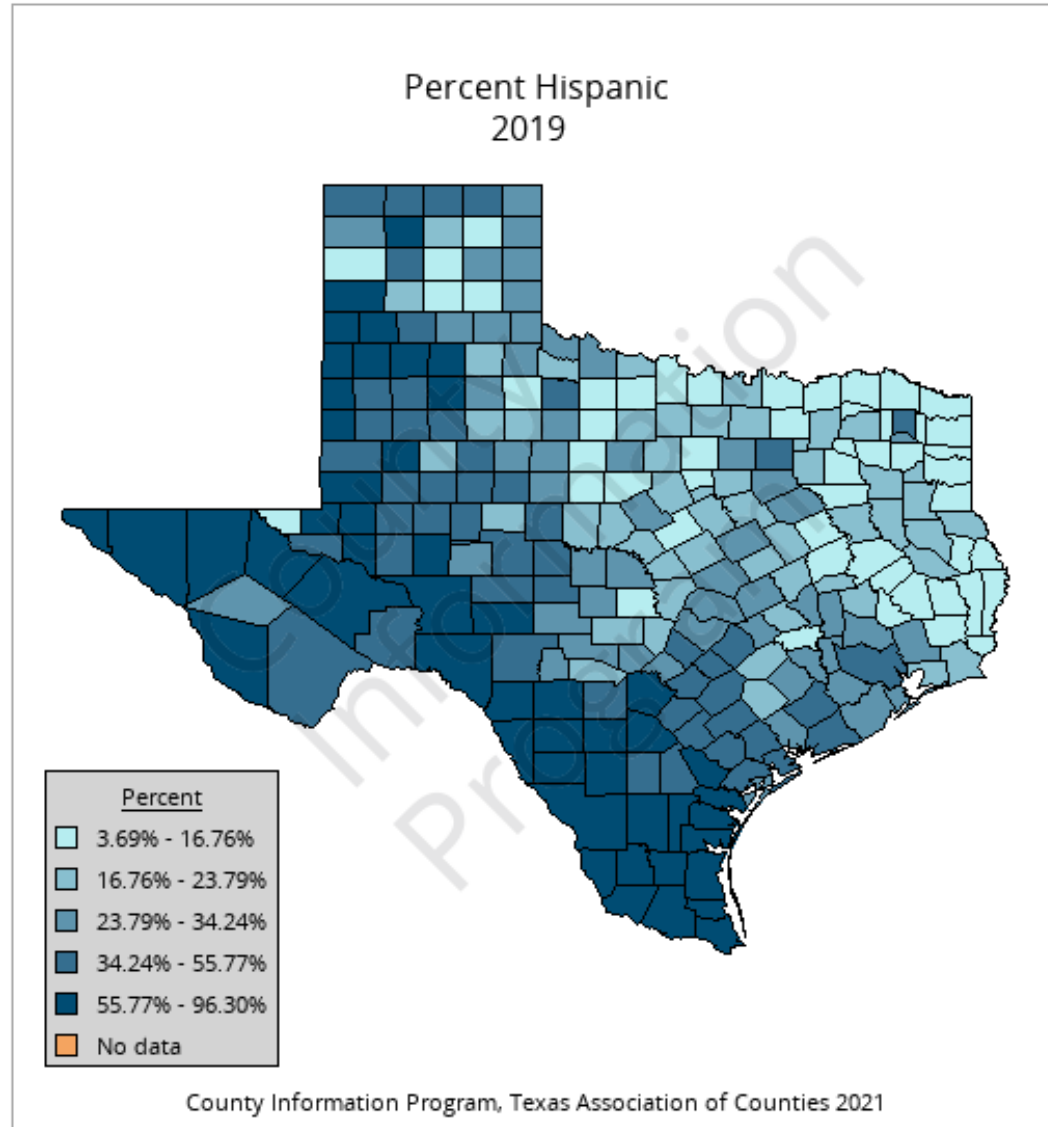

Courts of Appeals Districts

Effective September 1, 2005

-  Overlap of Districts 5 and 6
-  Overlap of Districts 6 and 12

12R114 02/02/2012

Proposed Map

Current Courts of Appeals Districts

Proposed Courts of Appeals Districts

Texas Counties by Hispanic Population

Proposed Courts of Appeals Districts